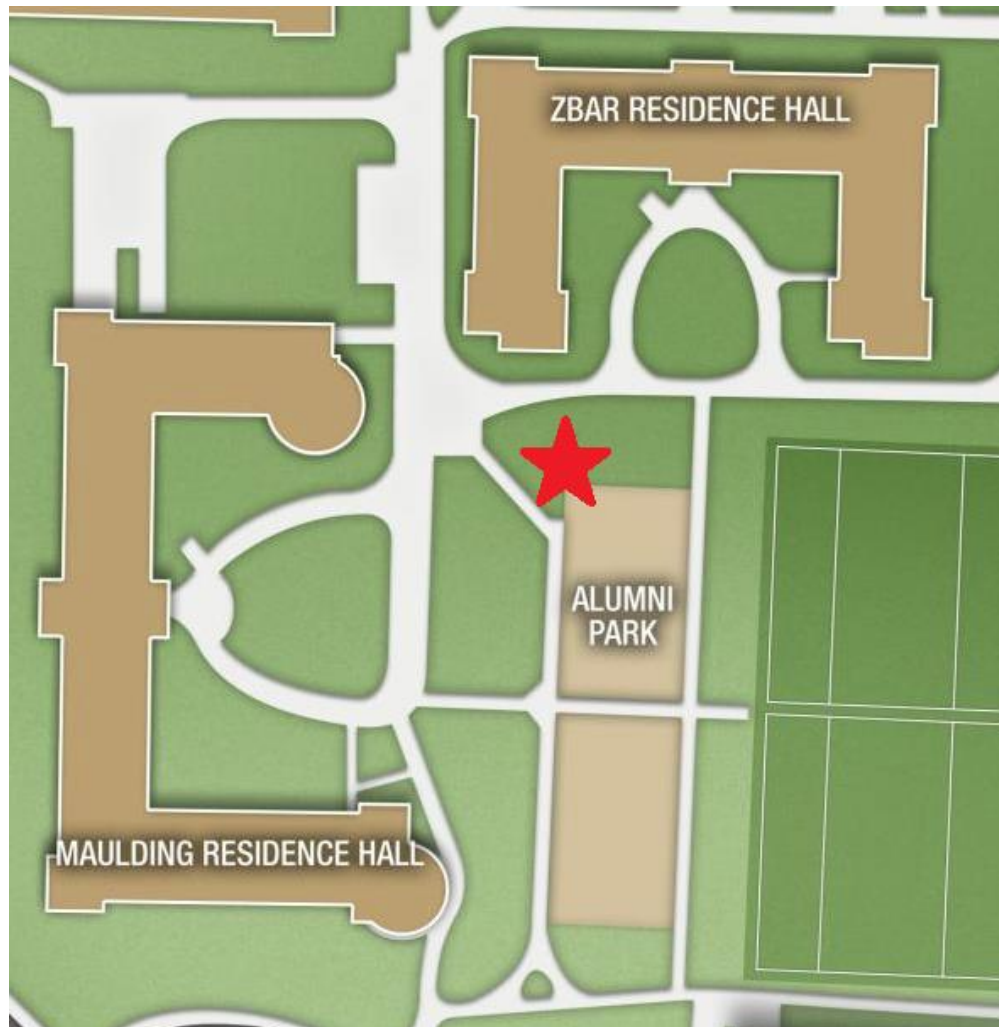

Emergency Procedures: Maulding Residence Hall

Fire

Report all fire alarms by calling our office at 404-894-2469 or after hours at 404-428-6752. Assemble at the evacuation spot and begin taking role. Our staff will ask you if you see any signs of smoke or fire, and if everyone is present and accounted for. A roster can be provided to your group if needed. Afterwards, we will dispatch a staff member, Georgia Tech Police, and Atlanta Fire Department to the scene. Our staff will be wearing a safety vest for easy identification and will check-in to make sure all guests evacuated the building. Do not re-enter the building until it is deemed safe by emergency officials.

Emergency Evacuation Location: Area by sand volleyball courts