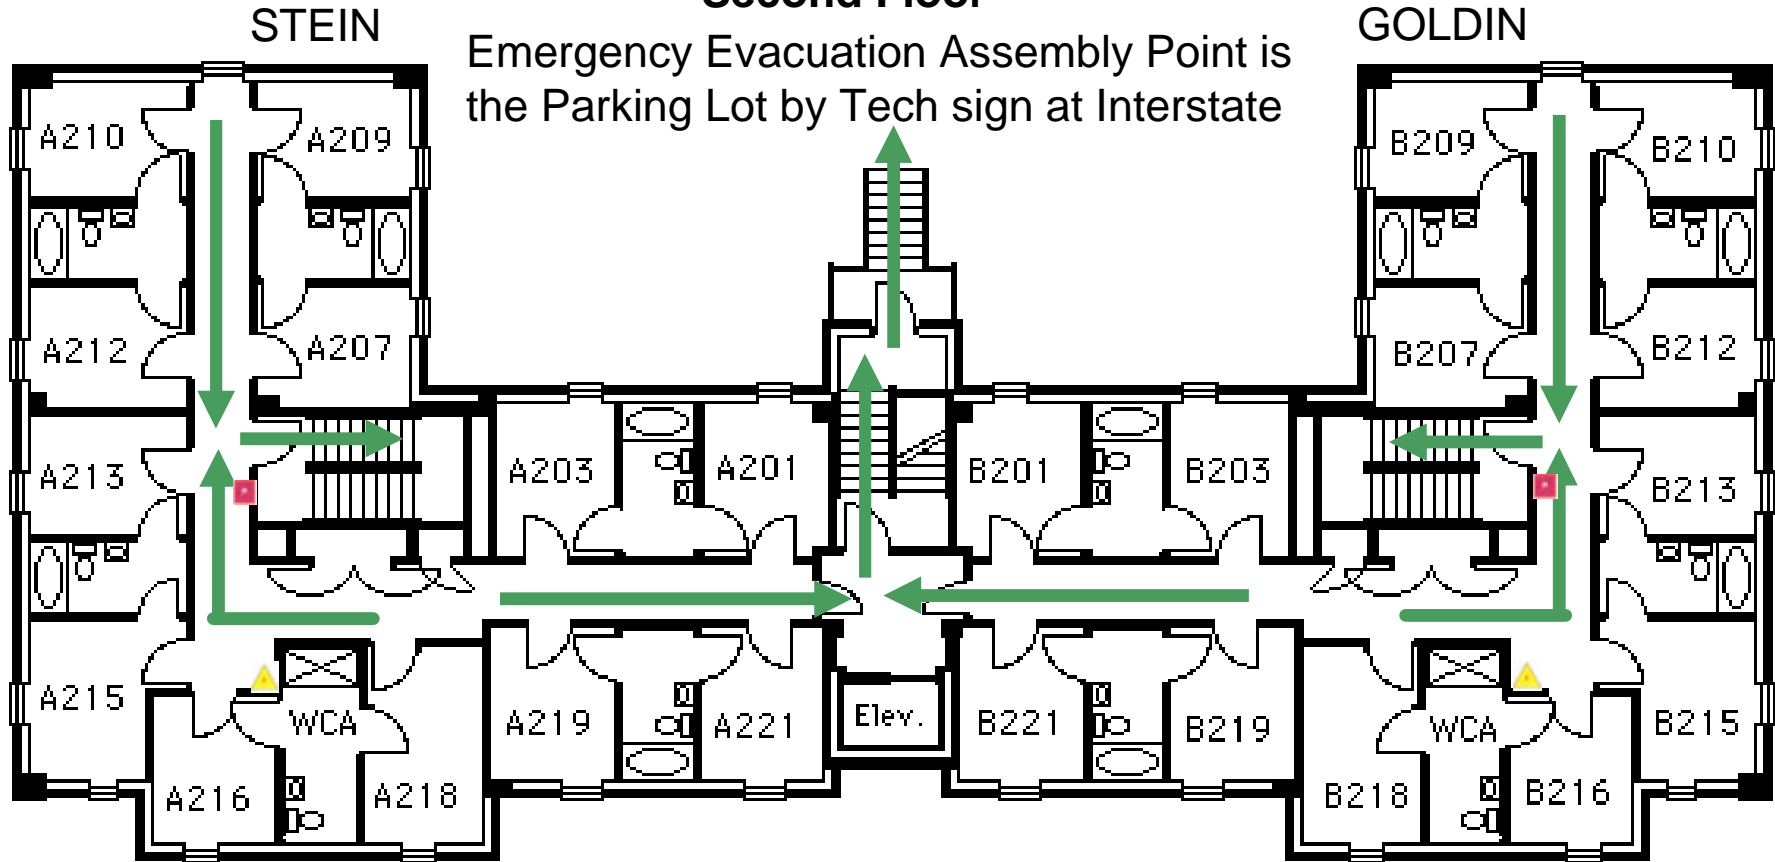

## First Floor

Emergency Evacuation  
Assembly Point is the Parking  
Lot by Tech sign at Interstate

For emergency access  
contact the duty staff pager at  
404-533-7197 or the Campus  
police at 404-894-2500.

## Second Floor

Emergency Evacuation Assembly Point is the Parking Lot by Tech sign at Interstate

For emergency access contact the duty staff pager at 404-533-7197 or the Campus police at 404-894-2500.