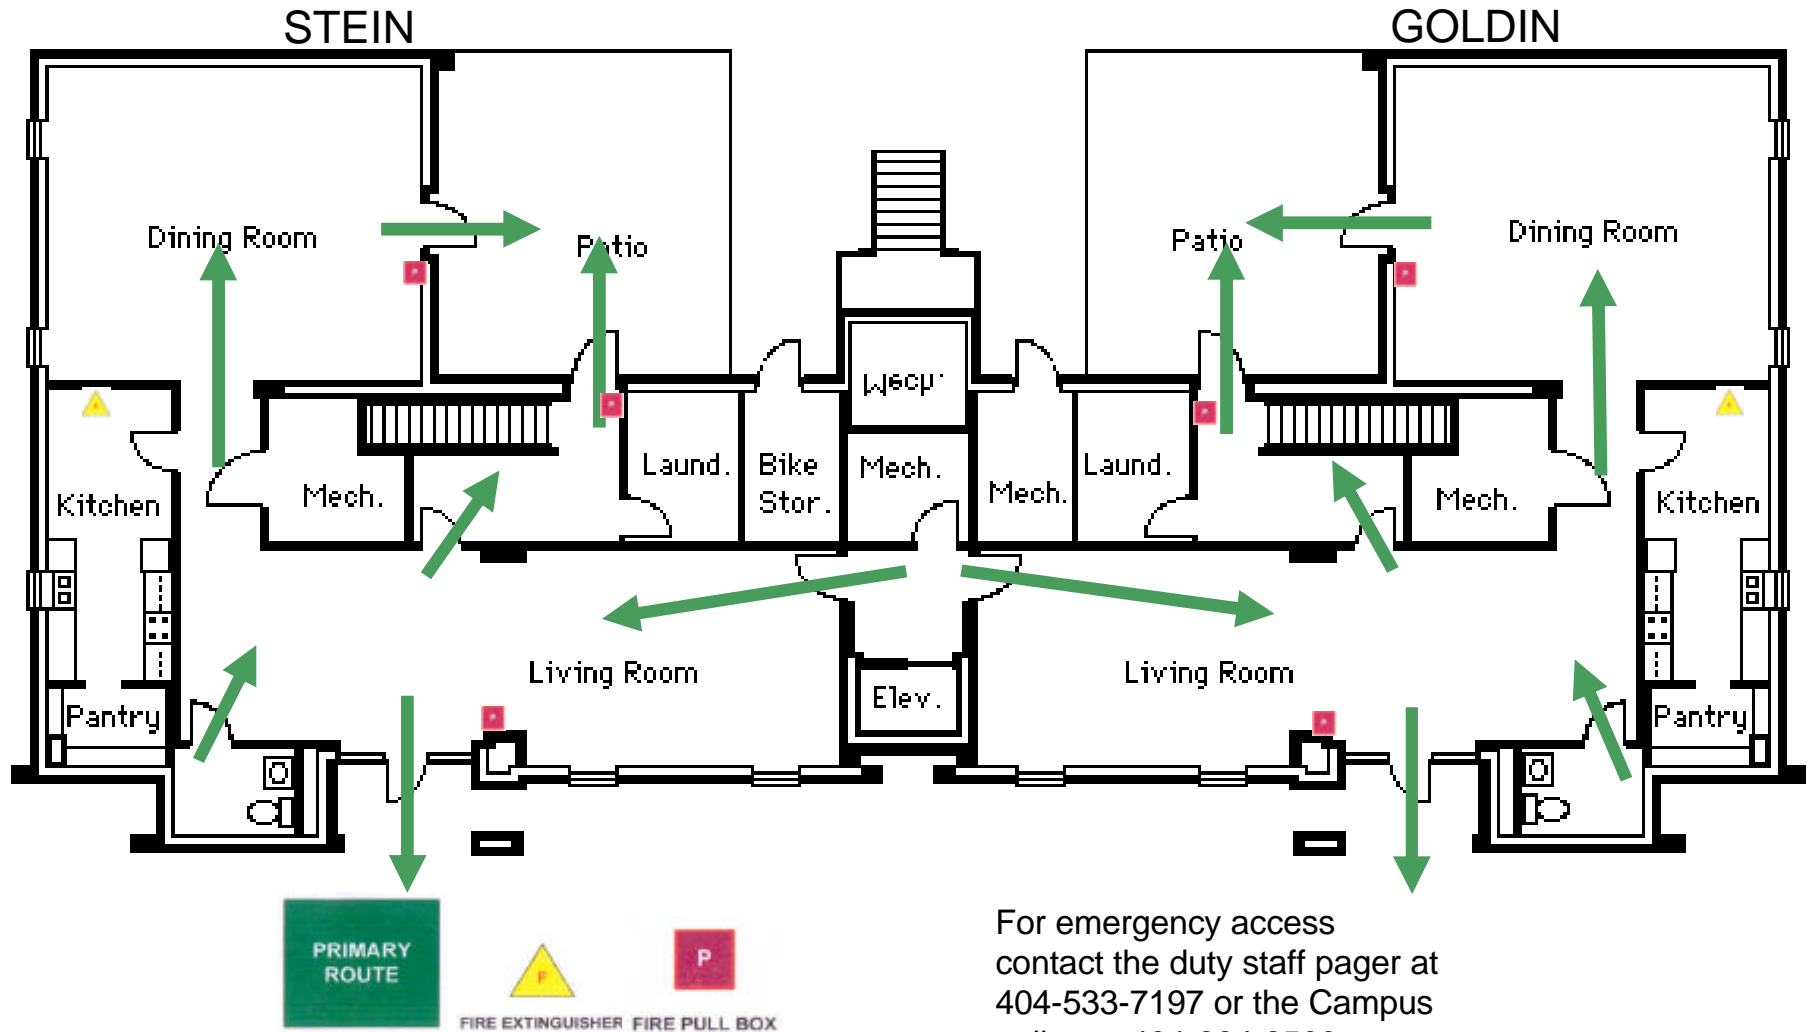

# Fourth St. Apts Stein - Goldin

## First Floor

Emergency Evacuation  
Assembly Point is the Parking  
Lot by Tech sign at Interstate

For emergency access  
contact the duty staff pager at  
404-533-7197 or the Campus  
police at 404-894-2500.

## Second Floor

Emergency Evacuation Assembly Point is the Parking Lot by Tech sign at Interstate

For emergency access contact the duty staff pager at 404-533-7197 or the Campus police at 404-894-2500.

## Third Floor

STEIN

GOLDIN

Emergency Evacuation Assembly Point is the Parking Lot by Tech sign at Interstate

FIRE EXTINGUISHER FIRE PULL BOX

For emergency access contact the duty staff pager at 404-533-7197 or the Campus police at 404-894-2500.