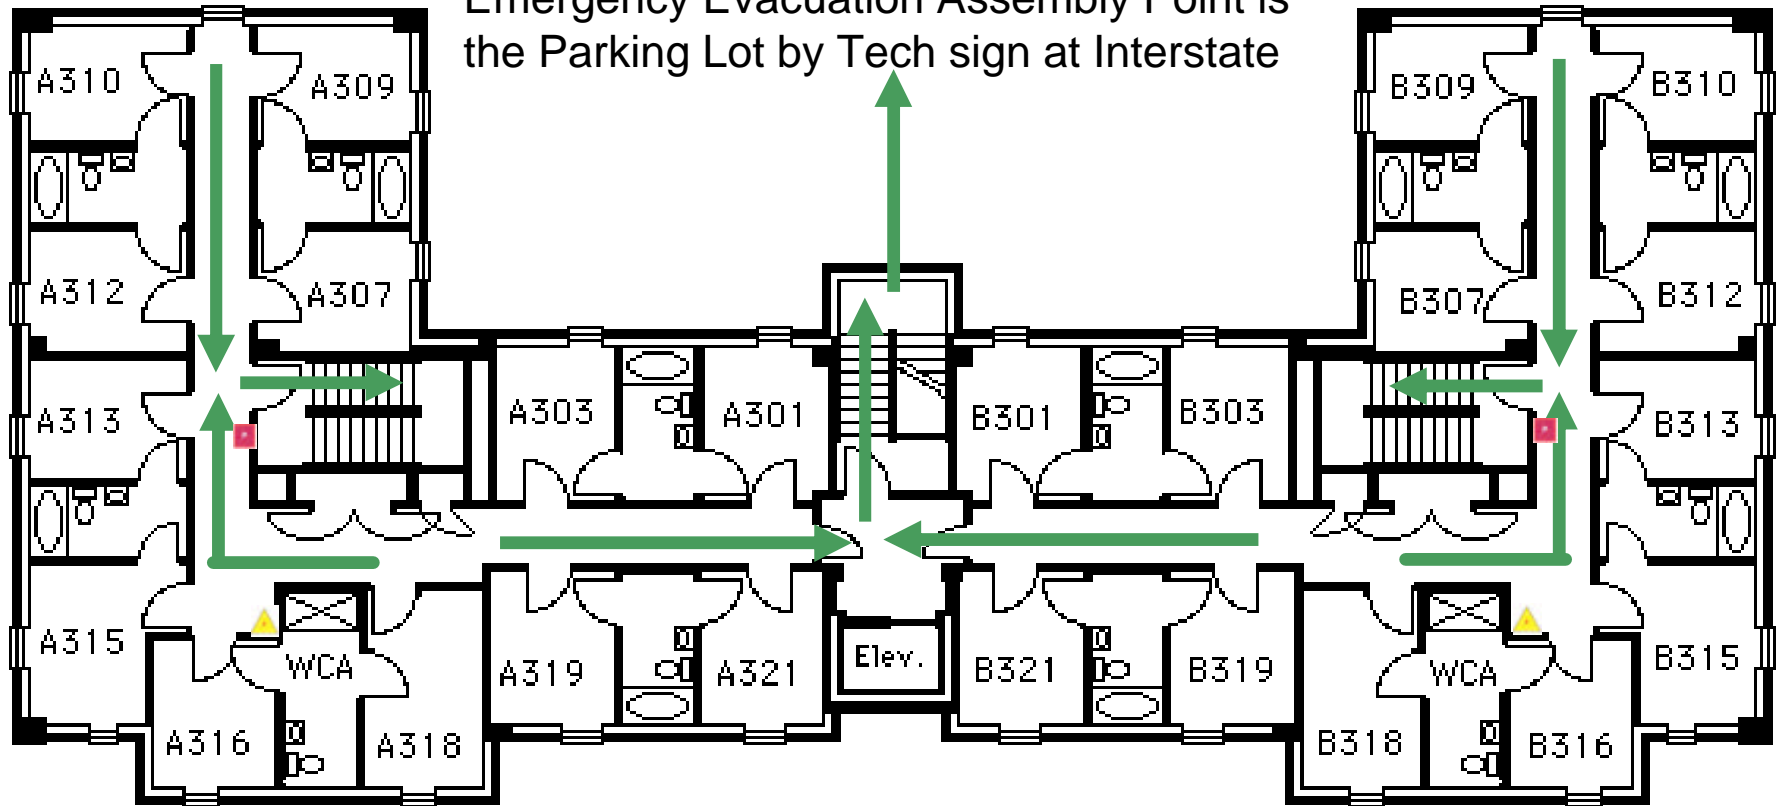

Fourth St. Apts Stein - Goldin

Third Floor

STEIN

GOLDIN

Emergency Evacuation Assembly Point is the Parking Lot by Tech sign at Interstate

FIRE EXTINGUISHER FIRE PULL BOX

For emergency access contact the duty staff pager at 404-533-7197 or the Campus police at 404-894-2500.