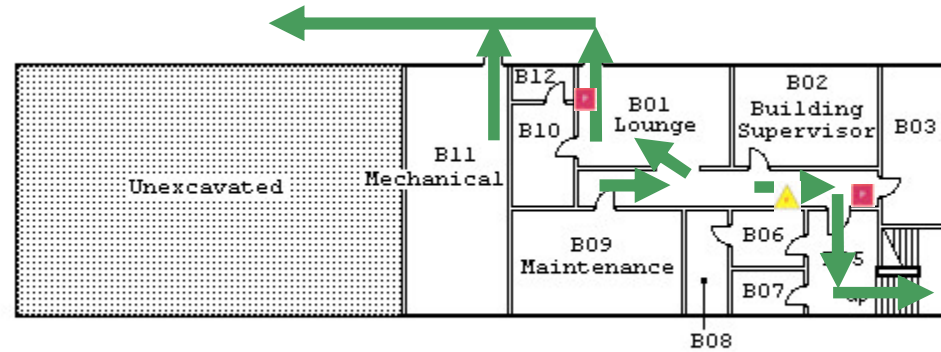

Hanson Hall

Basement Floor

Emergency Evacuation
Assembly Point is in the
Courtyard by Perry Hall

For emergency access
contact the duty staff pager at
404-533-7197 or the Campus
police at 404-894-2500.

Hanson Hall

First Floor

Emergency Evacuation
Assembly Point is in the
Courtyard by Perry Hall

For emergency access
contact the duty staff pager at
404-533-7197 or the Campus
police at 404-894-2500.

Hanson Hall

Second Floor

Emergency Evacuation
Assembly Point is in the
Courtyard by Perry Hall

For emergency access
contact the duty staff pager at
404-533-7197 or the Campus
police at 404-894-2500.

Hanson Hall

Third Floor

Emergency Evacuation
Assembly Point is in the
Courtyard by Perry Hall