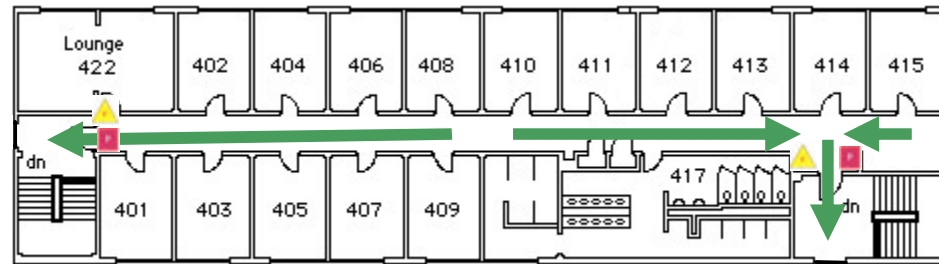

First Floor

Emergency Evacuation
Assembly Point is in the
Courtyard by Perry Hall

For emergency access
contact the duty staff pager at
404-533-7197 or the Campus
police at 404-894-2500.

Hanson Hall

Second Floor

Emergency Evacuation
Assembly Point is in the
Courtyard by Perry Hall

For emergency access
contact the duty staff pager at
404-533-7197 or the Campus
police at 404-894-2500.

Hanson Hall

Third Floor

Emergency Evacuation
Assembly Point is in the
Courtyard by Perry Hall

For emergency access
contact the duty staff pager at
404-533-7197 or the Campus
police at 404-894-2500.

Hanson Hall

Fourth Floor

Emergency Evacuation
Assembly Point is in the
Courtyard by Perry Hall

For emergency access
contact the duty staff pager at
404-533-7197 or the Campus
police at 404-894-2500.