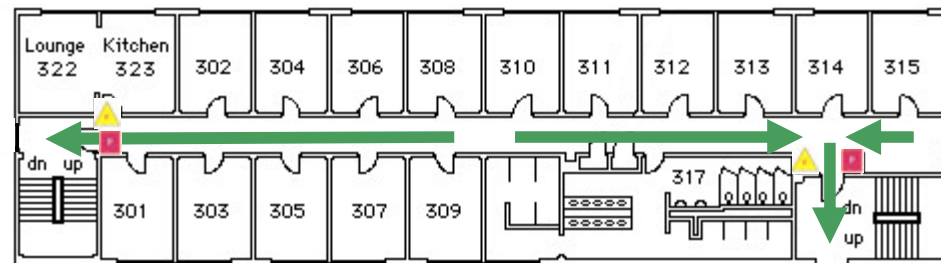

First Floor

Emergency Evacuation
Assembly Point is in the
Courtyard by Perry Hall

For emergency access
contact the duty staff pager at
404-533-7197 or the Campus
police at 404-894-2500.

Hanson Hall

Second Floor

Emergency Evacuation
Assembly Point is in the
Courtyard by Perry Hall

For emergency access
contact the duty staff pager at
404-533-7197 or the Campus
police at 404-894-2500.

Hanson Hall

Third Floor

Emergency Evacuation
Assembly Point is in the
Courtyard by Perry Hall

For emergency access
contact the duty staff pager at
404-533-7197 or the Campus
police at 404-894-2500.

Hanson Hall

Fourth Floor

Emergency Evacuation
Assembly Point is in the
Courtyard by Perry Hall

For emergency access
contact the duty staff pager at
404-533-7197 or the Campus
police at 404-894-2500.