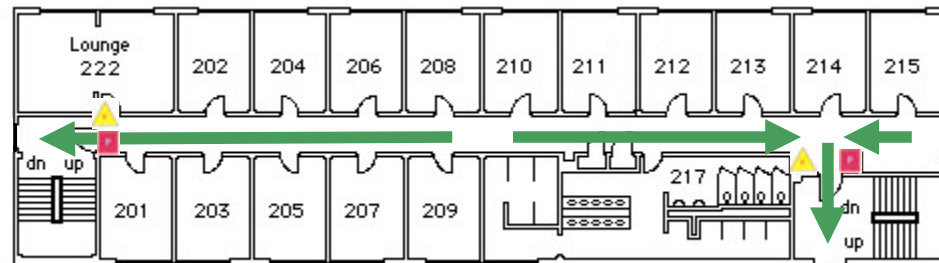

Hanson Hall

Basement Floor

Emergency Evacuation
Assembly Point is in the
Courtyard by Perry Hall

For emergency access
contact the duty staff pager at
404-533-7197 or the Campus
police at 404-894-2500.

Hanson Hall

First Floor

Emergency Evacuation
Assembly Point is in the
Courtyard by Perry Hall

For emergency access
contact the duty staff pager at
404-533-7197 or the Campus
police at 404-894-2500.

Hanson Hall

Second Floor

Emergency Evacuation
Assembly Point is in the
Courtyard by Perry Hall

For emergency access
contact the duty staff pager at
404-533-7197 or the Campus
police at 404-894-2500.

Hanson Hall

Third Floor

Emergency Evacuation
Assembly Point is in the
Courtyard by Perry Hall