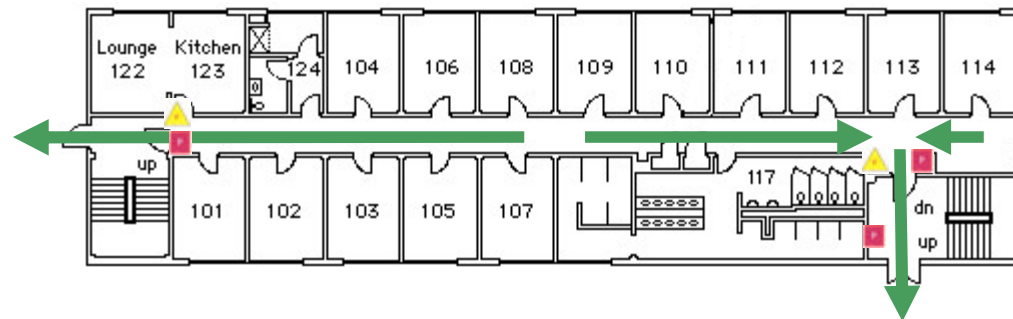

Hanson Hall

Basement Floor

Emergency Evacuation
Assembly Point is in the
Courtyard by Perry Hall

For emergency access
contact the duty staff pager at
404-533-7197 or the Campus
police at 404-894-2500.

Hanson Hall

First Floor

Emergency Evacuation
Assembly Point is in the
Courtyard by Perry Hall

For emergency access
contact the duty staff pager at
404-533-7197 or the Campus
police at 404-894-2500.

Hanson Hall

Second Floor

Emergency Evacuation
Assembly Point is in the
Courtyard by Perry Hall

For emergency access
contact the duty staff pager at
404-533-7197 or the Campus
police at 404-894-2500.

Hanson Hall

Third Floor

Emergency Evacuation
Assembly Point is in the
Courtyard by Perry Hall